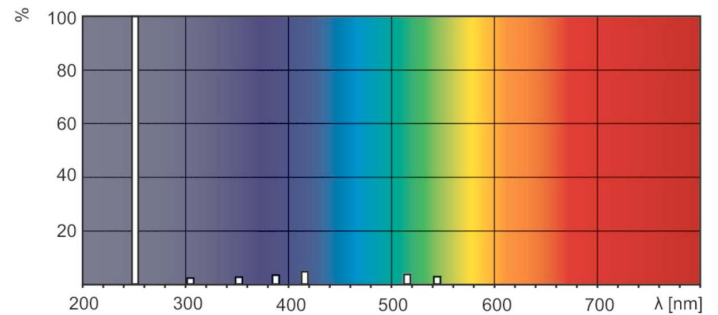

## Dimensional drawing

TUV 20W

Product	D (max)	B (max)	B (min)	C (max)	A (max)
TUV 20W FAM/10X25CC	16 mm	405.1 mm	402.7 mm	412.2 mm	398 mm

## Photometric data

XDPB\_XUTUV-Spectral power distribution B/W

XDPO\_XUTUV-Spectral power distribution Colour