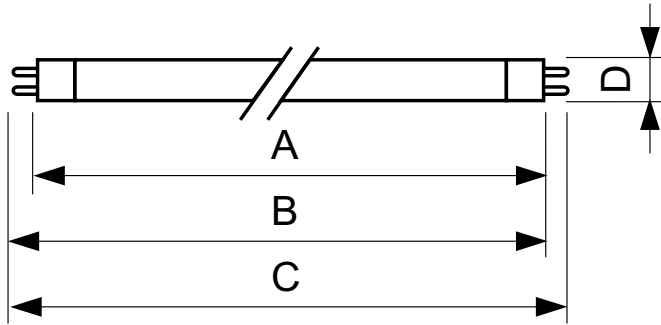

Voltage (Nom)	45 V
Mechanical and Housing	
Cap-Base Information	2 Pins
Approval and Application	
Mercury (Hg) Content (Nom)	4.4 mg
UV	
UV-C Radiation at 100 hr	6.0 W
Product Data	
Full product code	872790081385200
Order product name	TUV 20W FAM/10X25CC
EAN/UPC - Product	8727900813852

## Dimensional drawing

TUV 20W

Product	D (max)	B (max)	B (min)	C (max)	A (max)
TUV 20W FAM/10X25CC	16 mm	405.1 mm	402.7 mm	412.2 mm	398 mm