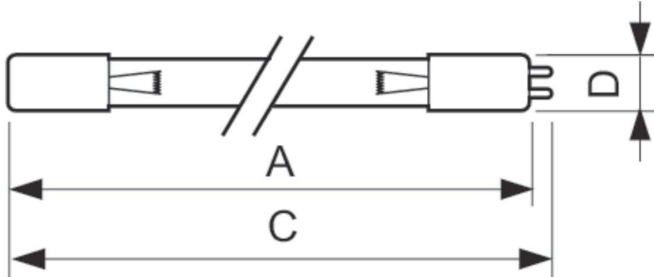

Product data

General Information	
Cap-Base	4PINSSINGLEENDED [4 Pins Single Ended]
Main Application	Disinfection
Useful Life (Nom)	9000 h
System Description	High Efficiency
Light Technical	
Color Code	TUV
Color Designation	- [Not Specified]
Depreciation at Useful Lifetime	15 %
Operating and Electrical	
Power (Nom)	40 W
Lamp Current (Nom)	0.425 A

Voltage (Nom)	97 V
Mechanical and Housing	
Cap-Base Information	4 Pins Single Ended
Approval and Application	
Mercury (Hg) Content (Nom)	3.0 mg
UV	
UV-C Radiation at 100 hr	14 W
Product Data	
Full product code	871150064231899
Order product name	TUV 36T5 HE 4P SE UNP/32
EAN/UPC - Product	8711500642318

TUV T5

Order code	927970204099
Numerator - Quantity Per Pack	1
Numerator - Packs per outer box	32
Material Nr. (12NC)	927970204099

Net Weight (Piece)	87.000 g
--------------------	----------

Dimensional drawing

Product	D (max)	C (max)	A (max)
TUV 36T5 HE 4P SE UNP/32	19.3 mm	853 mm	845.4 mm

TUV 36T5 HE SE

Photometric data

XDPB_XUTUV-Spectral power distribution B/W

XDPO_XUTUV-Spectral power distribution Colour