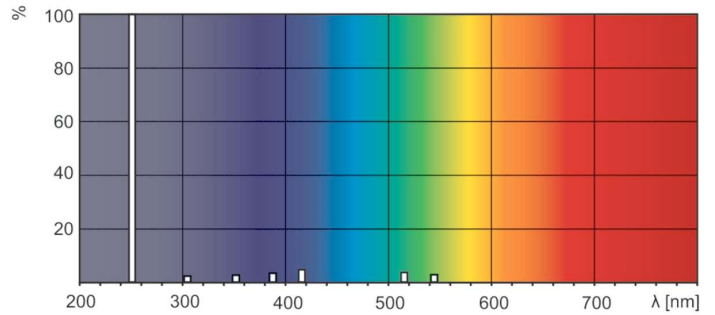

Product	D (max)	C (max)	A (max)
TUV 36T5 HE 4P SE UNP/32	19.3 mm	853 mm	845.4 mm

TUV 36T5 HE SE

Photometric data

XDPB_XUTUV-Spectral power distribution B/W

XDPO_XUTUV-Spectral power distribution Colour