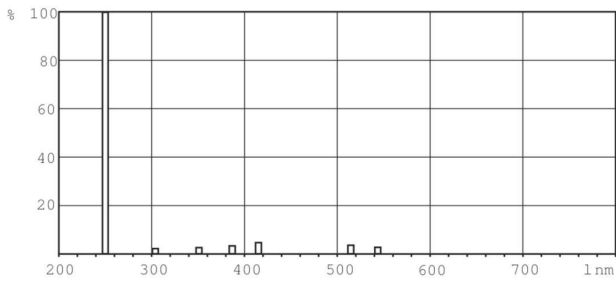

TUV T5

Order code	927970204099
Numerator - Quantity Per Pack	1
Numerator - Packs per outer box	32
Material Nr. (12NC)	927970204099

Net Weight (Piece)	87.000 g
--------------------	----------

Dimensional drawing

Product	D (max)	C (max)	A (max)
TUV 36T5 HE 4P SE UNP/32	19.3 mm	853 mm	845.4 mm

TUV 36T5 HE SE

Photometric data

XDPB_XUTUV-Spectral power distribution B/W

XDPO_XUTUV-Spectral power distribution Colour