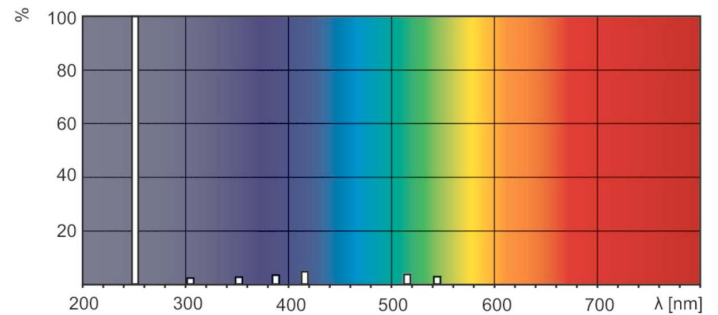

## Dimensional drawing

TUV 4W

Product	D (max)	B (max)	B (min)	C (max)	A (max)
TUV 4W FAM/10X25BOX	16 mm	143 mm	140.6 mm	150.1 mm	135.9 mm

## Photometric data

XDPB\_XUTUV-Spectral power distribution B/W

XDPO\_XUTUV-Spectral power distribution Colour