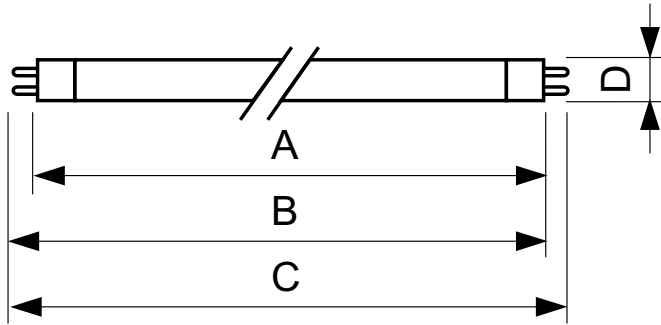

### Product data

General Information		Voltage (Nom)	
Cap-Base	G5 [ G5]	29 V	
Main Application	Disinfection	Mechanical and Housing	
Useful Life (Nom)	6000 h	Cap-Base Information	2 Pins
System Description	-	Approval and Application	
Light Technical		Mercury (Hg) Content (Nom)	4.4 mg
Color Code	TUV	UV	
Color Designation	- [ Not Specified]	UV-C Radiation at 100 hr	0.9 W
Depreciation at Useful Lifetime	0.25 %	Product Data	
Operating and Electrical		Full product code	871150063872427
Power (Nom)	4.5 W	Order product name	TUV 4W FAM/10X25BOX
Lamp Current (Nom)	0.17 A	EAN/UPC - Product	8711500638724

# TUV TL Mini

Order code	928000104013
Numerator - Quantity Per Pack	1
Numerator - Packs per outer box	250
Material Nr. (12NC)	928000104013

Net Weight (Piece)	18.600 g
--------------------	----------

## Dimensional drawing

TUV 4W

Product	D (max)	B (max)	B (min)	C (max)	A (max)
TUV 4W FAM/10X25BOX	16 mm	143 mm	140.6 mm	150.1 mm	135.9 mm