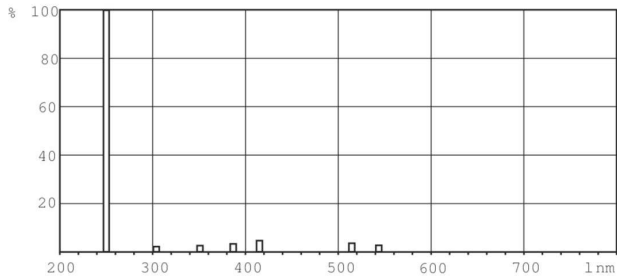

Product data

General Information		Lamp Current (Nom)		0.145 A
Cap-Base	G5 [G5]	Voltage (Nom)	56 V	
Main Application	Disinfection	Mechanical and Housing		
Useful Life (Nom)	11000 h	Cap-Base Information	2 Pins	
System Description	-	Approval and Application		
Light Technical		Mercury (Hg) Content (Nom)	4.4 mg	
Color Code	TUV	UV		
Color Designation	- [Not Specified]	UV-C Radiation at 100 hr	2.4 W	
Depreciation at Useful Lifetime	15 %			
Operating and Electrical				
Power (Nom)	7.1 W			

TUV TL Mini

Product Data

Full product code	871150062368327
Order product name	TUV 8W FAM/10X25BOX
EAN/UPC - Product	8711500623683
Order code	928001104013
Numerator - Quantity Per Pack	1

Numerator - Packs per outer box	250
Material Nr. (12NC)	928001104013
Net Weight (Piece)	25.300 g

Dimensional drawing

TUV 8W

Product	D (max)	B (max)	B (min)	C (max)	A (max)
TUV 8W FAM/10X25BOX	16 mm	295.4 mm	293 mm	302.5 mm	288.3 mm

Photometric data

XDPB_XUTUV-Spectral power distribution B/W

XDPO_XUTUV-Spectral power distribution Colour