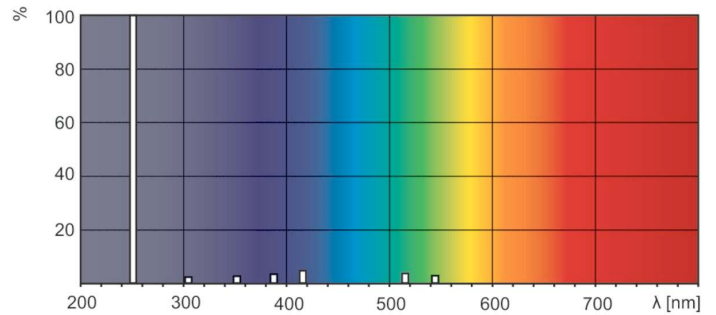

Dimensional drawing

TUV 8W

Product	D (max)	B (max)	B (min)	C (max)	A (max)
TUV 8W FAM/10X25BOX	16 mm	295.4 mm	293 mm	302.5 mm	288.3 mm

Photometric data

XDPB_XUTUV-Spectral power distribution B/W

XDPO_XUTUV-Spectral power distribution Colour