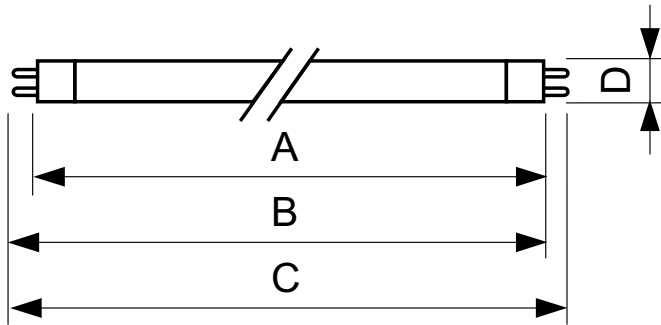

TUV TL Mini

TUV 8W FAM/10X25BOX

TUV TL Mini lamps are slim double-ended UVC (germicidal) lamps used in residential water and air disinfection units. The small 16 mm diameter of the lamp allows for a small system design and design flexibility. TUV TL Mini lamps offer almost constant UV output over their complete lifetime, for maximum security of disinfection and high system efficacy.

Product data

General Information		Lamp Current (Nom)		0.145 A
Cap-Base	G5 [G5]	Voltage (Nom)	56 V	
Main Application	Disinfection	Mechanical and Housing		
Useful Life (Nom)	11000 h	Cap-Base Information	2 Pins	
System Description	-	Approval and Application		
Light Technical		Mercury (Hg) Content (Nom)	4.4 mg	
Color Code	TUV	UV		
Color Designation	- [Not Specified]	UV-C Radiation at 100 hr	2.4 W	
Depreciation at Useful Lifetime	15 %			
Operating and Electrical				
Power (Nom)	7.1 W			

TUV TL Mini

Product Data

Full product code	871150062368327
Order product name	TUV 8W FAM/10X25BOX
EAN/UPC - Product	8711500623683
Order code	928001104013
Numerator - Quantity Per Pack	1

Numerator - Packs per outer box	250
Material Nr. (12NC)	928001104013
Net Weight (Piece)	25.300 g

Dimensional drawing

TUV 8W

Product	D (max)	B (max)	B (min)	C (max)	A (max)
TUV 8W FAM/10X25BOX	16 mm	295.4 mm	293 mm	302.5 mm	288.3 mm

Photometric data

XDPB_XUTUV-Spectral power distribution B/W

XDPO_XUTUV-Spectral power distribution Colour